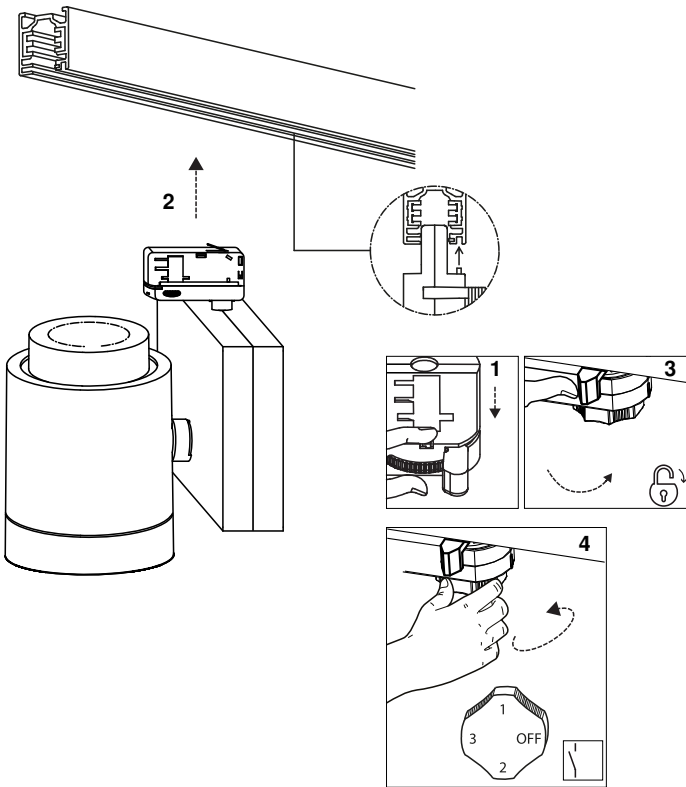

TRACK is sold separately.
Refs available in www.faro.es

TECHNICAL FEATURES - CARACTERÍSTICAS TÉCNICAS

1xQR-111 LED G53 12V MAX 15W LED not included

	IP20		1m	electronic gear incl		180°		355°		1,18	220V-240V ~50Hz/60Hz
--	-------------	--	-----------	-----------------------------	--	-------------	--	-------------	--	-------------	---------------------------------