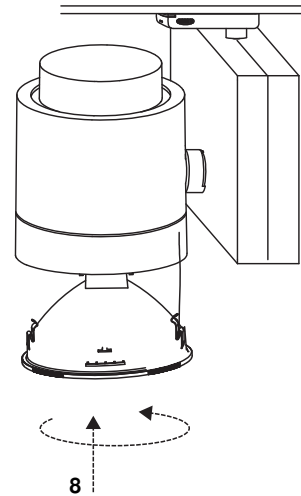

TRACK is sold separately.
Refs available in www.faro.es

TECHNICAL FEATURES - CARACTERÍSTICAS TÉCNICAS

1xQR-111 LED G53 12V MAX 15W LED not included

	IP20		1m	electronic gear incl		180°		355°		1,18	220V-240V ~50Hz/60Hz
--	-------------	--	-----------	-----------------------------	--	-------------	--	-------------	--	-------------	---------------------------------