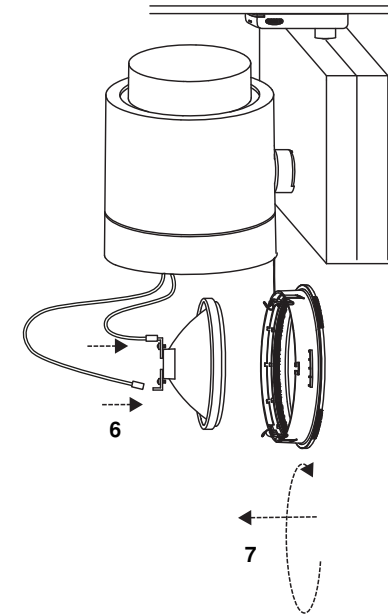

TRACK is sold separately.
Refs available in www.faro.es

TECHNICAL FEATURES - CARACTERÍSTICAS TÉCNICAS

1xQR-111 LED G53 12V MAX 15W LED not included

	IP20		1m	electronic gear incl		180°		355°		1,18	220V-240V ~50Hz/60Hz
--	-------------	--	-----------	-----------------------------	--	-------------	--	-------------	--	-------------	---------------------------------