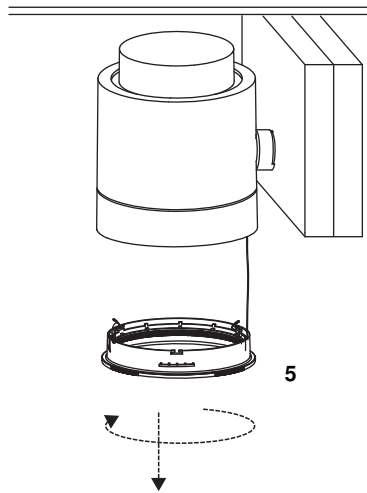

TRACK is sold separately.
Refs available in www.faro.es

TECHNICAL FEATURES - CARACTERÍSTICAS TÉCNICAS

1xQR-111 LED G53 12V MAX 15W LED not included

	IP20		1m	electronic gear incl		180°		355°		1,18	220V-240V ~50Hz/60Hz
--	-------------	--	-----------	-----------------------------	--	-------------	--	-------------	--	-------------	---------------------------------