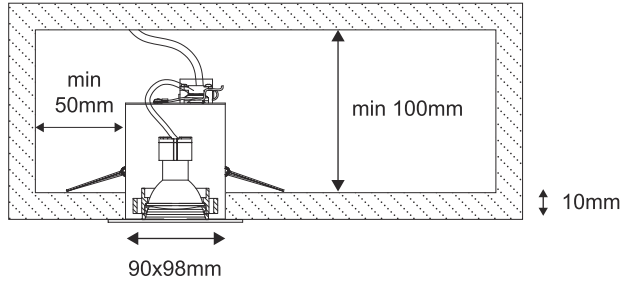

i

LIGHT SOURCE - FUENTE DE LUZ

- ref. 03020401 ○
- ref. 03020402 ●
- ref. 03020403 ●
- 1 x GU10 LED not incl

- ref. 03020501 ○
- ref. 03020502 ●
- ref. 03020503 ●
- 2 x GU10 LED not incl

**Together
we take care
of the planet**