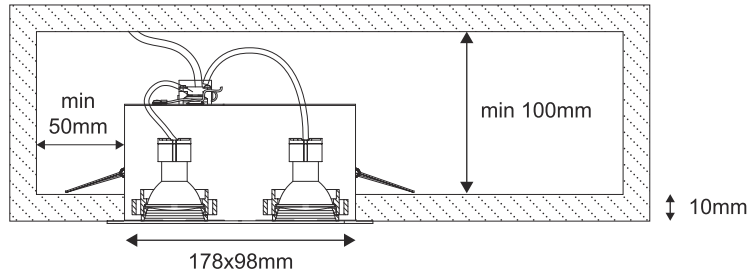

i

LIGHT SOURCE - FUENTE DE LUZ

- ref. 03020401 ○
- ref. 03020402 ●
- ref. 03020403 ●
- 1 x GU10 LED not incl

- ref. 03020501 ○
- ref. 03020502 ●
- ref. 03020503 ●
- 2 x GU10 LED not incl

**Together
we take care
of the planet**