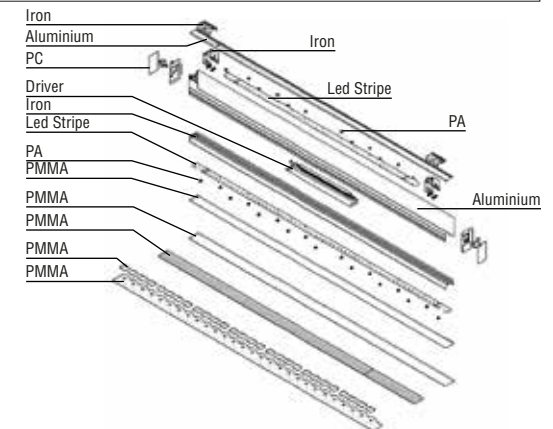

		This product contains a light source of energy efficiency class B or C. See www.faro.es
		100-240 V~
		50/60 Hz

When the luminaire reaches its end of life, take it to the nearest clean point.
Recicle la luminaria en el punto verde cuando ésta llegue al final de su vida útil.