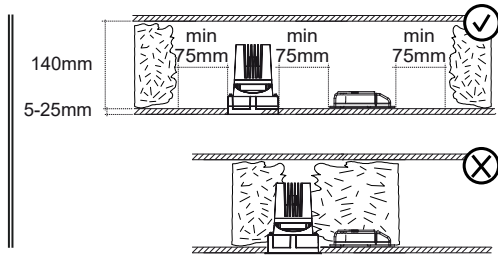

DEEP TRIMLESS

TECHNICAL FEATURES - CARACTERÍSTICAS TÉCNICAS

LED LIGHT SOURCE		IP23	355°	30°	
	DRIVER MBTS options see.faro.es		Available environment temperature -20°~40°C		

1

2

3

4

5