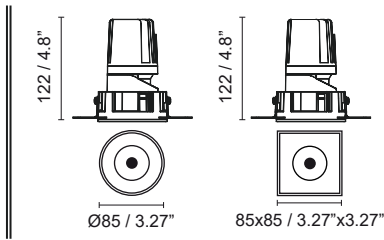

DEEP TRIMLESS

TECHNICAL FEATURES - CARACTERÍSTICAS TÉCNICAS

LED LIGHT SOURCE		IP23	355°	30°	
	DRIVER MBTS options see.faro.es		Available environment temperature -20°~40°C		

1

2

3

4

5