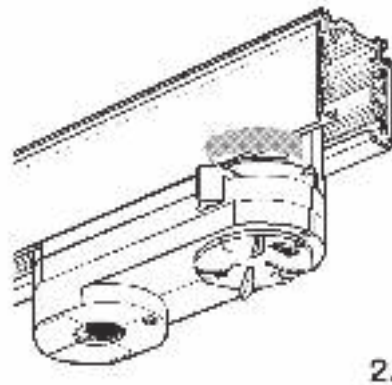

CARACTERÍSTICAS ESPECÍFICAS
SPECIFIC FEATURES

220-240V ~ 50/60Hz

OFF

(Install)

Fixing knob

Circuit selector

(Uninstall)

OFF