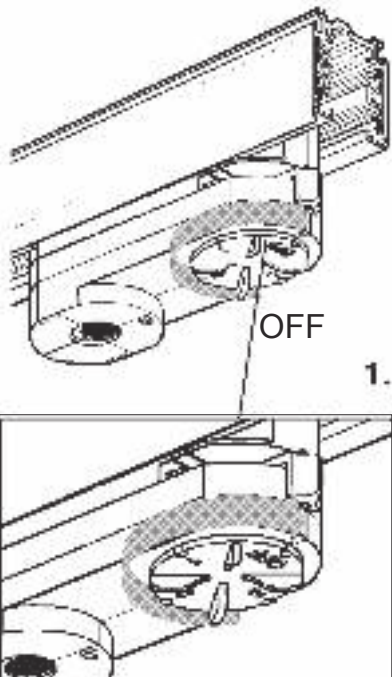

CARACTERÍSTICAS ESPECÍFICAS
SPECIFIC FEATURES

220-240V ~ 50/60Hz

OFF

(Install)

Fixing knob

Circuit selector

(Uninstall)

OFF