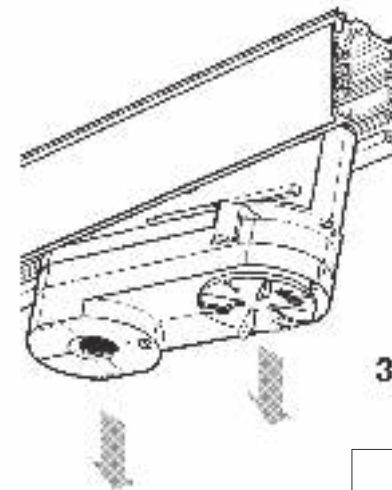

CARACTERÍSTICAS ESPECÍFICAS
SPECIFIC FEATURES

220-240V ~ 50/60Hz

OFF

(Install)

Fixing knob

Circuit selector

(Uninstall)

OFF