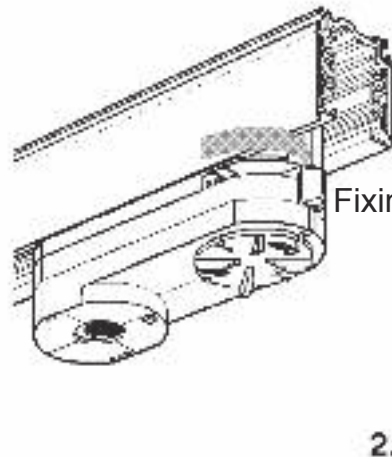

CARACTERÍSTICAS ESPECÍFICAS
SPECIFIC FEATURES

220-240V ~ 50/60Hz

OFF

(Install)

Fixing knob

Circuit selector

(Uninstall)

OFF