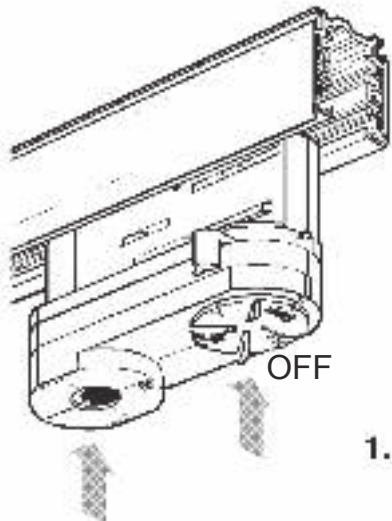

CARACTERÍSTICAS ESPECÍFICAS
SPECIFIC FEATURES

220-240V ~ 50/60Hz

OFF

(Install)

Fixing knob

Circuit selector

(Uninstall)

OFF