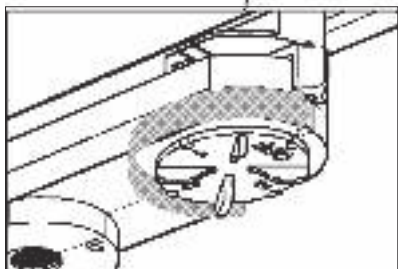

CARACTERÍSTICAS ESPECÍFICAS
SPECIFIC FEATURES

220-240V ~ 50/60Hz

OFF

(Install)

Fixing knob

Circuit selector

(Uninstall)

OFF