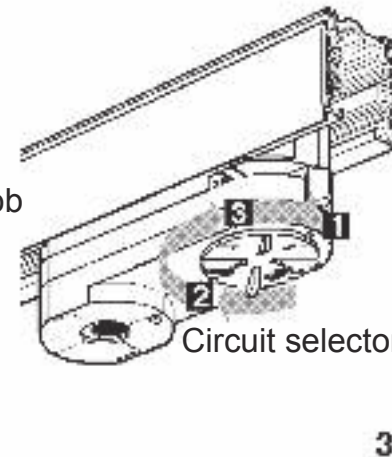

CARACTERÍSTICAS ESPECÍFICAS
SPECIFIC FEATURES

220-240V ~ 50/60Hz

OFF

(Install)

Fixing knob

Circuit selector

(Uninstall)

OFF