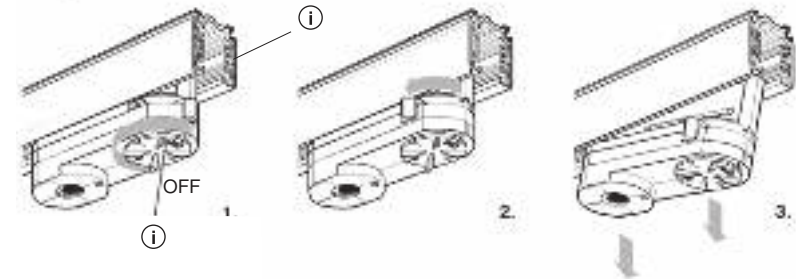

1

(Install)

(Uninstall)

TECHNICAL FEATURES - CARACTERÍSTICAS TÉCNICAS

LIGHT SOURCE - FUENTE DE LUZ

1 x GU10 MAX 8W LED no incl