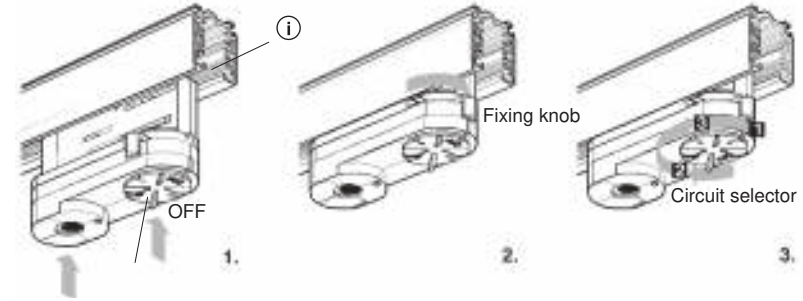

1

(Install)

(Uninstall)

TECHNICAL FEATURES - CARACTERÍSTICAS TÉCNICAS

LIGHT SOURCE - FUENTE DE LUZ

1 x GU10 MAX 8W LED no incl