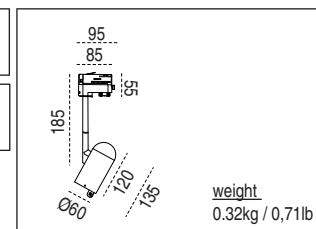

1

(Install)

(Uninstall)

TECHNICAL FEATURES - CARACTERÍSTICAS TÉCNICAS

LIGHT SOURCE - FUENTE DE LUZ

1 x GU10 MAX 8W LED no incl