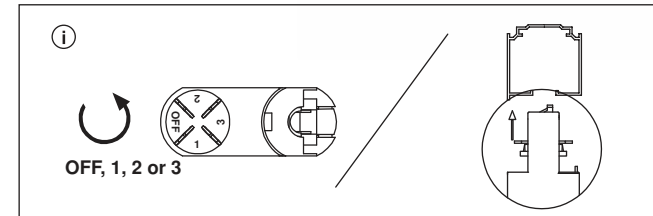

1

(Install)

(Uninstall)

TECHNICAL FEATURES - CARACTERÍSTICAS TÉCNICAS

LIGHT SOURCE - FUENTE DE LUZ

1 x GU10 MAX 8W LED no incl