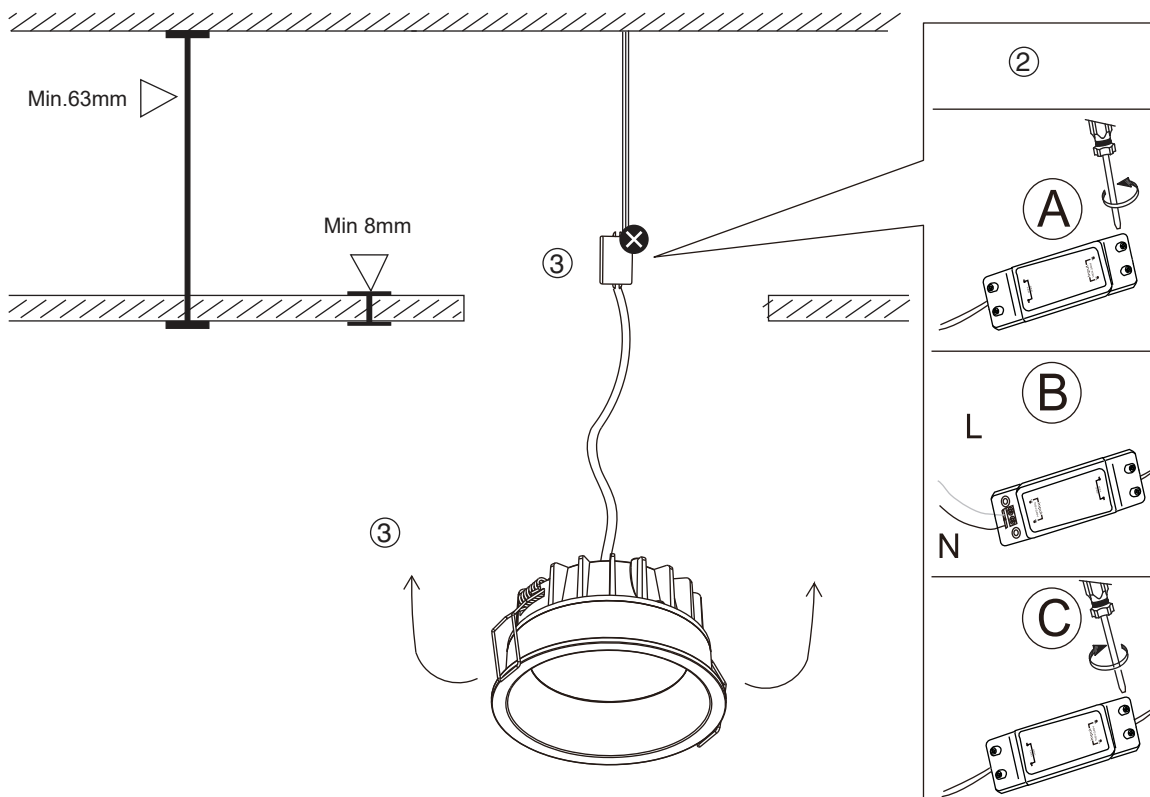

- ① Ref. 43780  Ø89mm
- Ref. 43781  Ø127mm
- Ref. 43782  Ø176mm

TECHNICAL FEATURES

Ref. 43780 CROC-9 SMD LED MAX 9W 2700K 447~613lm CRI90 350mA-500mA incl.

Ref. 43781 CROC-13 SMD LED MAX 13W 2700K 620~856lm CRI90 350mA-500mA incl.