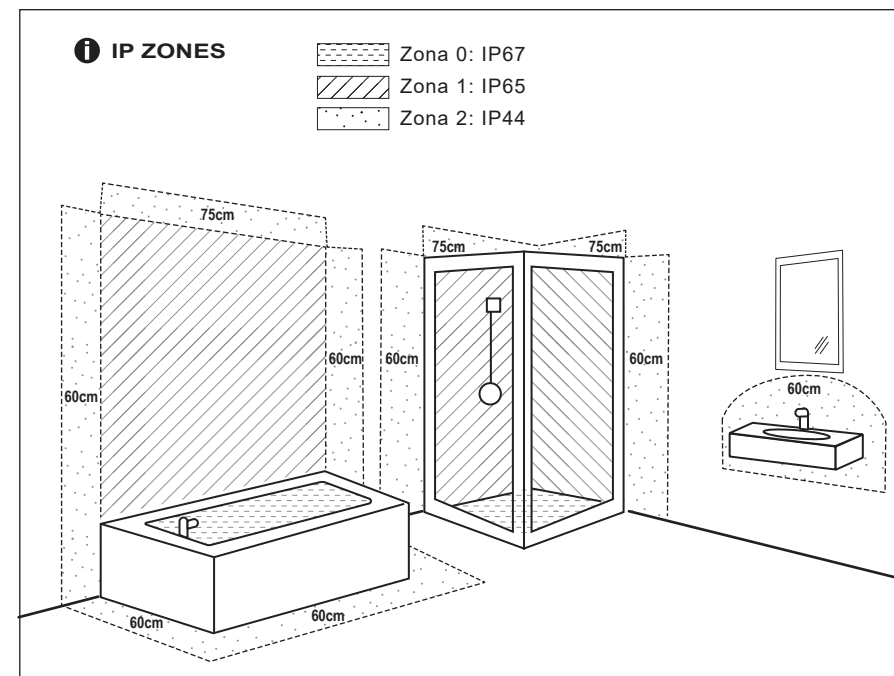

TECHNICAL FEATURES

Ref. 43780 CROC-9 SMD LED MAX 9W 2700K 447~613lm CRI90 350mA-500mA incl.

Ref. 43781 CROC-13 SMD LED MAX 13W 2700K 620~856lm CRI90 350mA-500mA incl.

Ref. 43782 CROC-19 SMD LED MAX 19W 2700K 1100~1500lm CRI90 350mA-500mA incl.