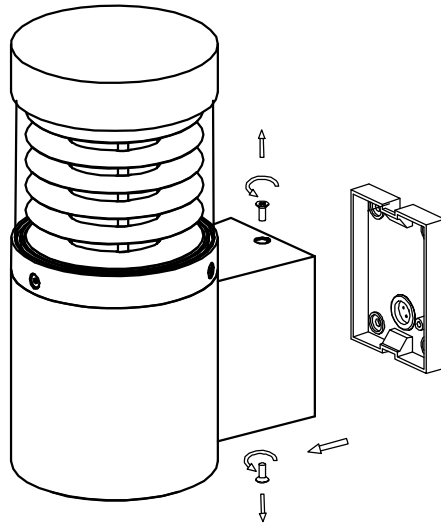

1.

2.

**O-Ring must be under washer, No reverse position**

3.

4.

**LIGHT SOURCE - FUENTE DE LUZ**

COB LED 15W 3000K 500Lm incl

**TECHNICAL FEATURES - CARACTERÍSTICAS TÉCNICAS**